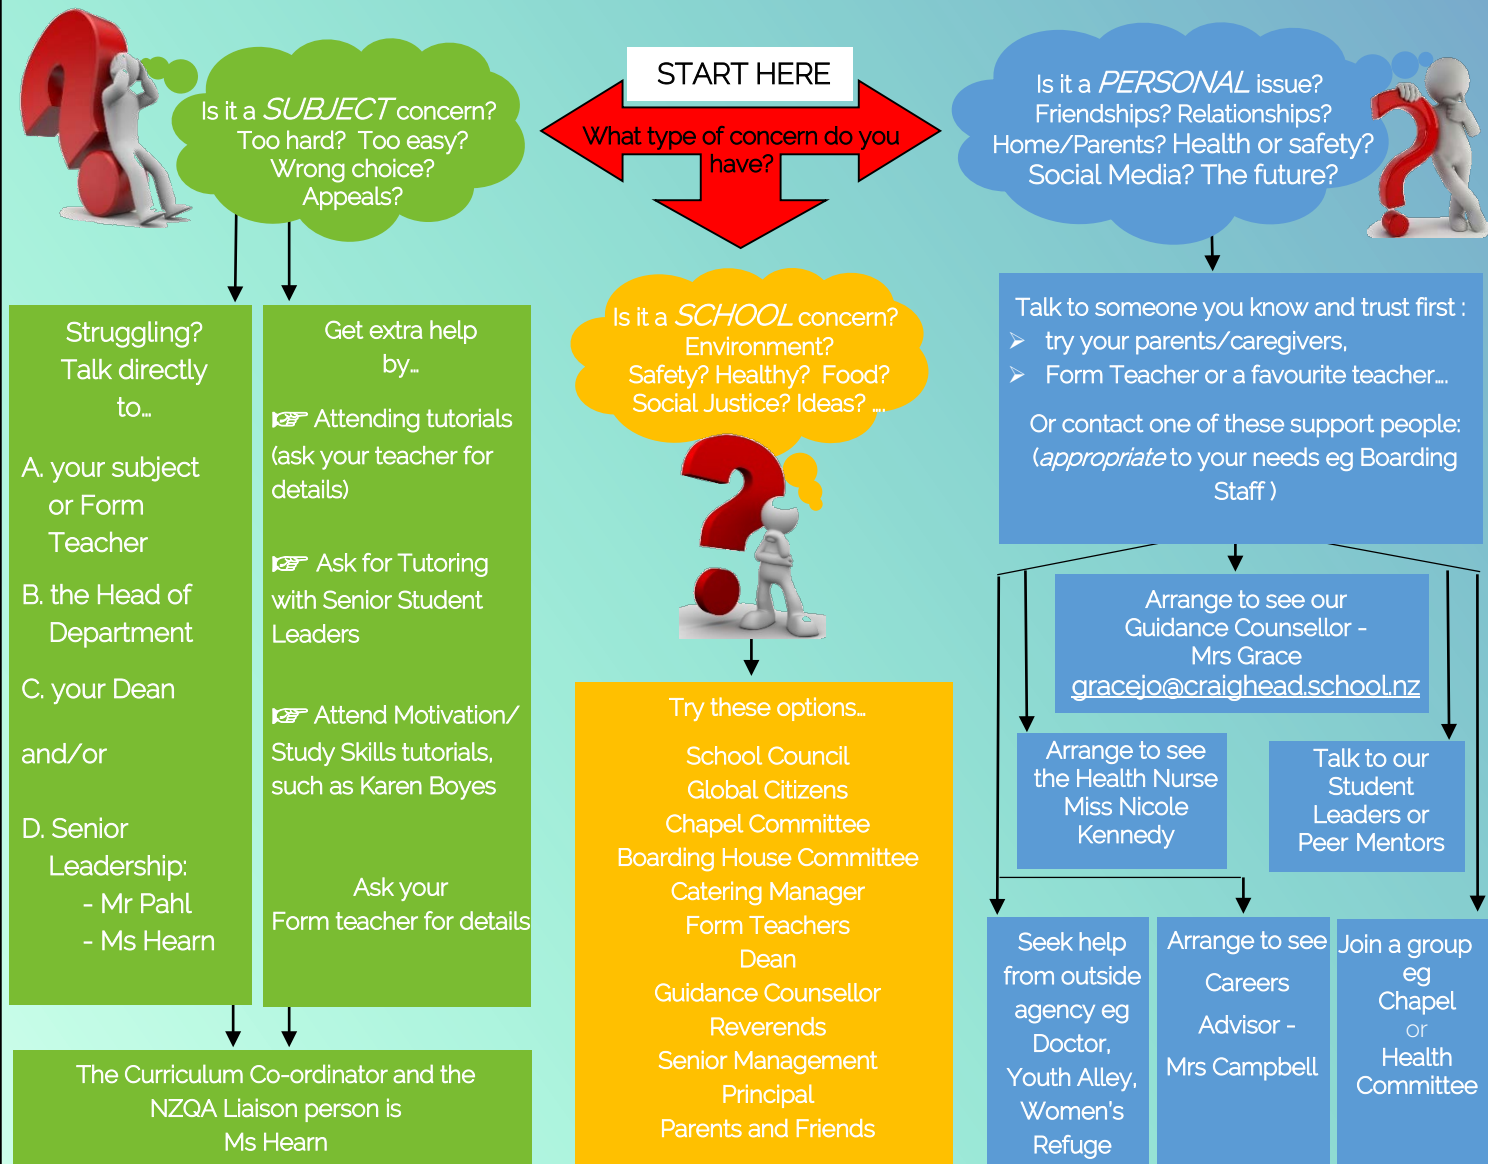

Use the Craighead Pastoral Care Network 2018

Who can help me?

Pastoral Support in 2018

Principal:
Ms L Graham

Senior Leadership:
Mr W Pahl (Staff Services)
Ms L Hearn (Curriculum & Assessment)

Guidance Counsellor:
Mrs J Grace